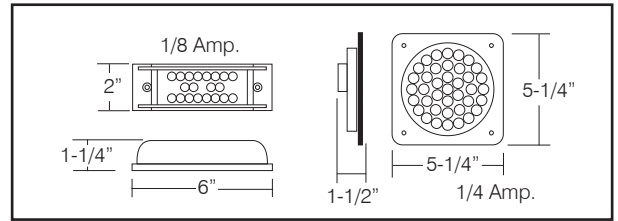

LED PP2 & PP4

PP4-[*]

MODEL	Product Description [*] LED emitter and lens colors (R,B,W,Y,G)
PP2-[*]	LED 2" surface mounted light with flasher
BG-2	Brush Guard for PP2 (stainless steel)
PP4-[*]	LED 4" round light with integrated flasher - recess mounted