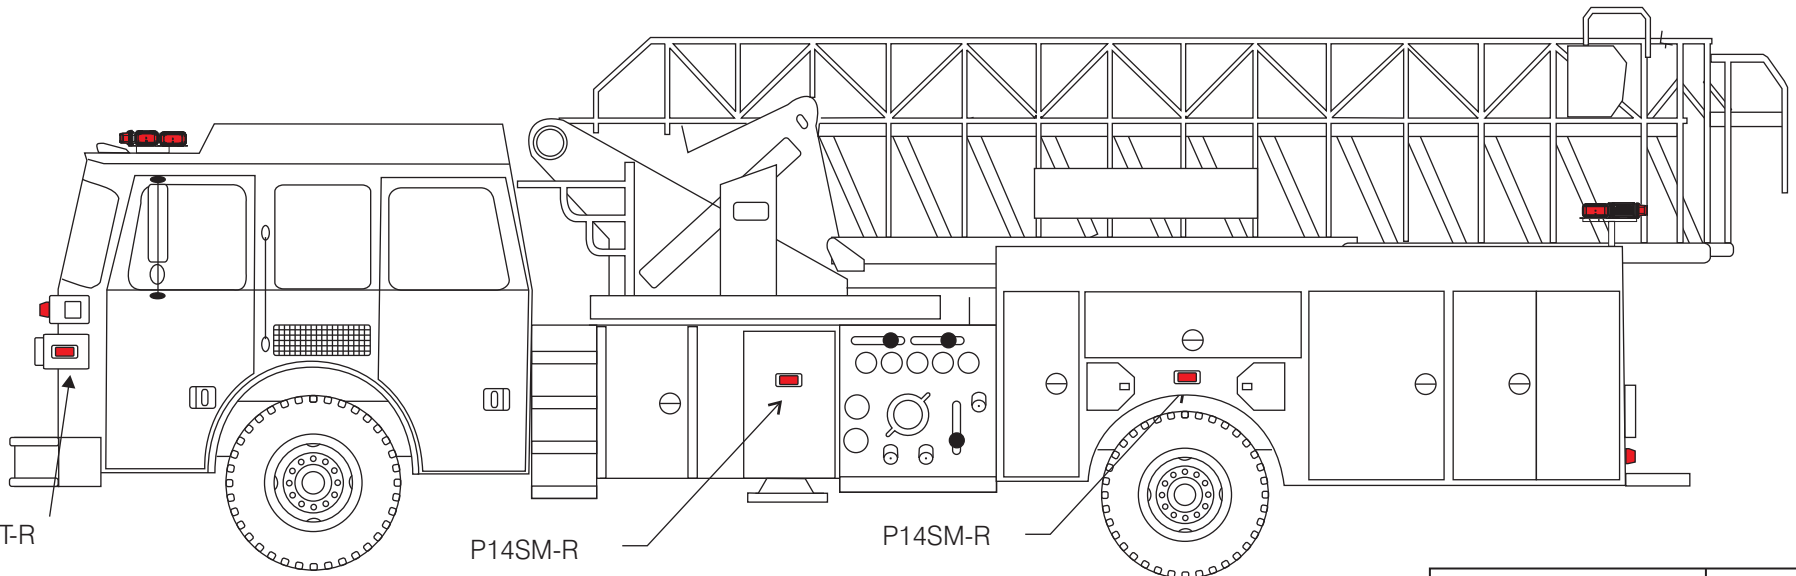

VM8506QE15-6P  
 colors: Red  
 Mounting feet: PALB-M1  
 Customer supplied traffic emitter

AO-VM1502FE08  
 colors: RR

AD-VM1502FE08  
 colors: RR

M90DSUT-RR →

← MD90DSUT-RR

P14SM-R →

← P14SM-R

M90SUT-R

P14SM-R

P14SM-R