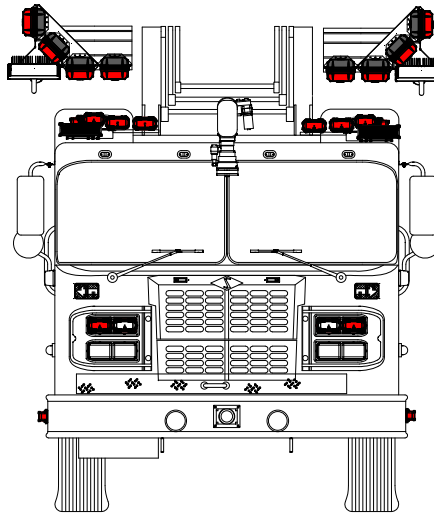

Aerial Cab Lightbar Options

AO-VM2503-1P

AD-VM2503-1P

Standard VOLT Bar

AO-VM2503QE15-1P

AD-VM2503QE15-1P

VOLT Bar with
Integrated/adjustable
LED brow lights

AO-VM2503GLP-1P

AD-VM2503GLP-1P

VOLT Bar with
Integrated
Remote Control Spot Lights

Aerial

091411

PowerArc
www.powerarc.net