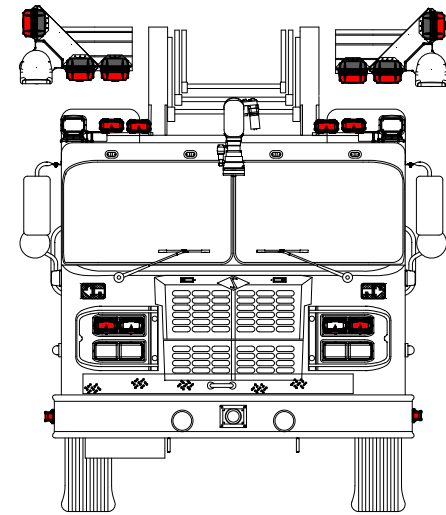

Aerial Cab Lightbar Options

AO-VM2503-1P

AD-VM2503-1P

Standard VOLT Bar

AO-VM2503QE15-1P

AD-VM2503QE15-1P

VOLT Bar with
Integrated/adjustable
LED brow lights

AO-VM2503GLP-1P

AD-VM2503GLP-1P

VOLT Bar with
Integrated
Remote Control Spot Lights

Aerial

091411

PowerArc
www.powerarc.net