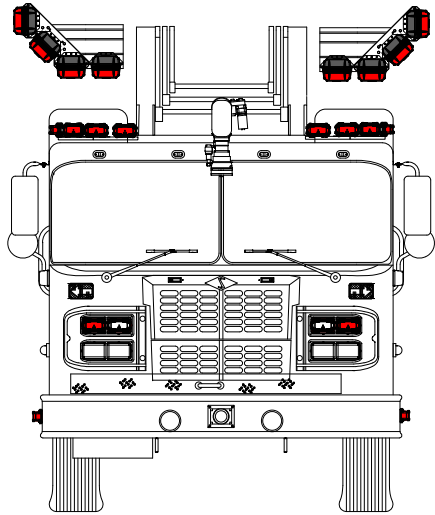

Aerial Cab Lightbar Options

AO-VM2503-1P

AD-VM2503-1P

Standard VOLT Bar

AO-VM2503QE15-1P

AD-VM2503QE15-1P

VOLT Bar with
Integrated/adjustable
LED brow lights

AO-VM2503GLP-1P

AD-VM2503GLP-1P

VOLT Bar with
Integrated
Remote Control Spot Lights

Aerial

091411

PowerArc
www.powerarc.net