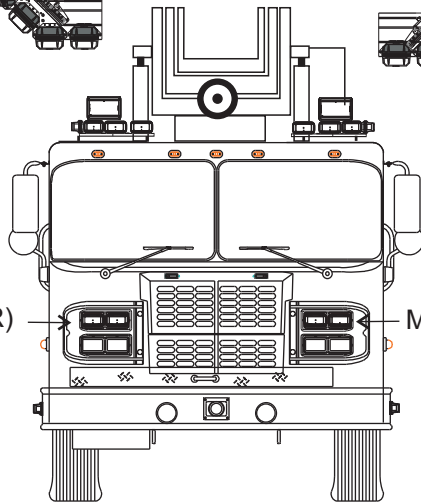

EN-032312-1001
AO-VM2503-1P-RRBRC
PALB-M1 mounting feet
with Spectra

MP13FK-RW
with aux. white turning light

EN-032312-1000
AD-VM2503-1P-RBRC
PALB-M1 mounting feet
with Spectra

M90DHL-(W)(B/R)

M90DHL(R/B)(W)