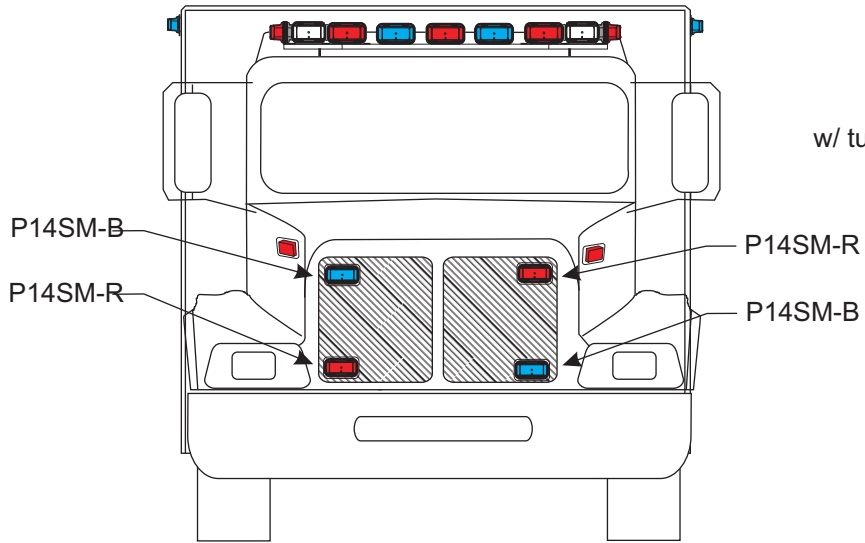

VM6006-3P-RWRBRBRWR
PALB-M1 mounting feet

Ambulance	072412
PowerArc	
www.powerarc.net	