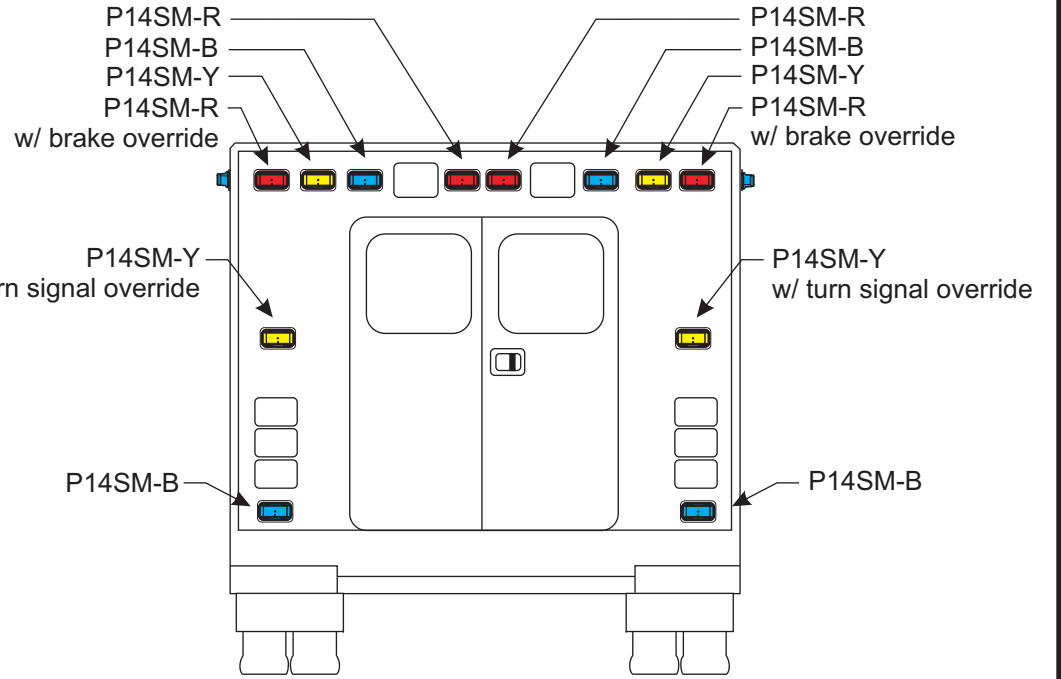

VM6006-3P-RWRBRBRWR
PALB-M1 mounting feet

Ambulance	072412
PowerArc	
www.powerarc.net	