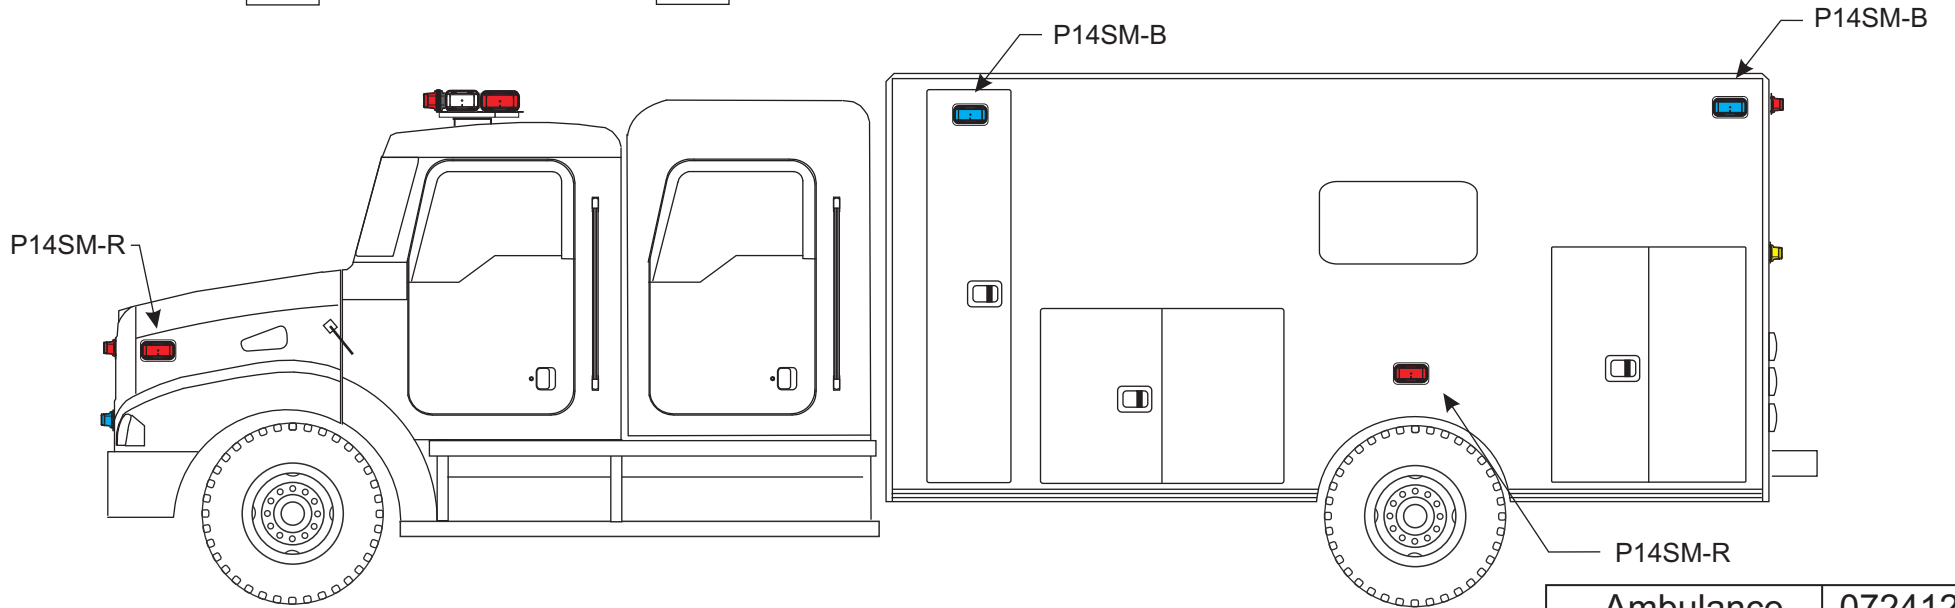

VM6006-3P-RWRBRBRWR
PALB-M1 mounting feet

Ambulance	072412
PowerArc	
www.powerarc.net	