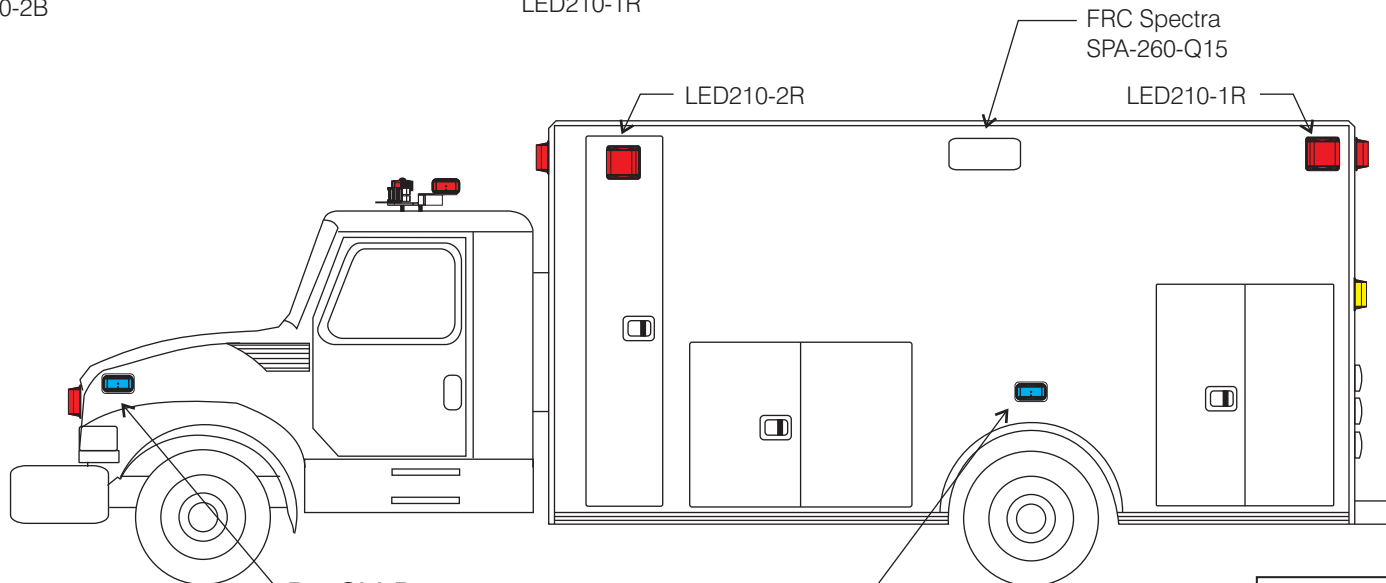

VM6004Q08-3P
colors: RRBRBRR
Mounting Feet VB-M3

LED210-2R → ← LED210-1R

LED210-2B

LED210-1R

M90SM-R M90SM-R
M90SM-B M90SM-B
LED210-2R → ← LED210-1R

LED210-2Y →

← LED210-1Y

FRC Spectra
SPA-260-Q15

LED210-2R

LED210-1R

P14SM-B

P14SM-B

Ambulance | 072711

PowerArc
www.powerarc.net