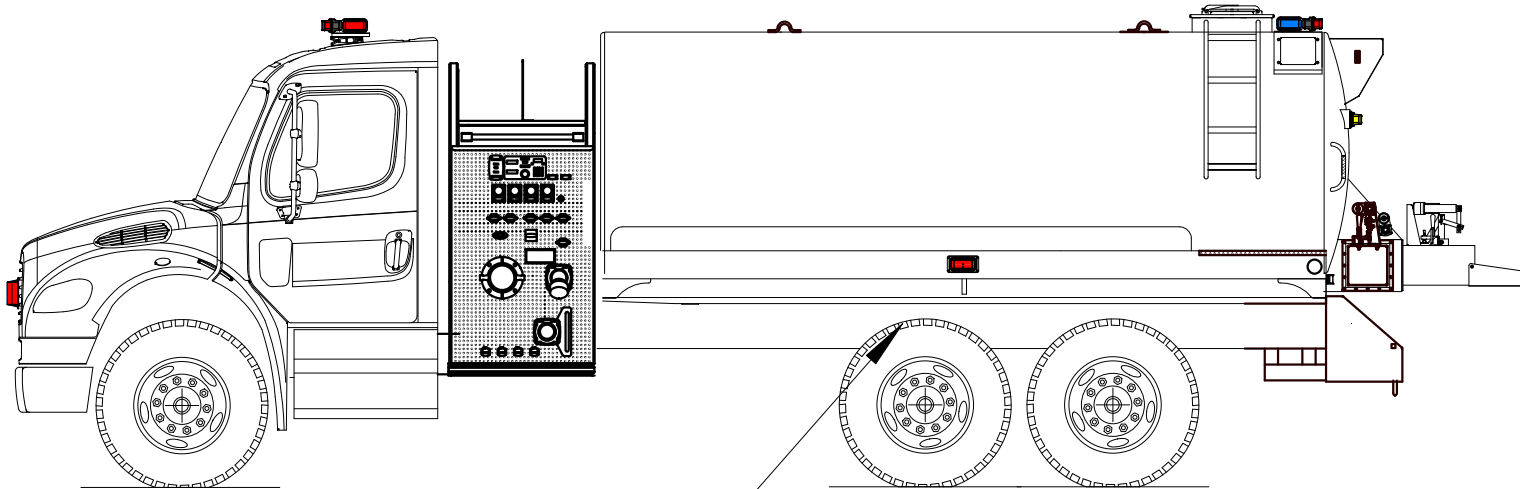

VM6004-2PE15-RRBBRR
VBM2 - mounting feet

LED210-2R

LED210-1R

M90VB-B

M90VB-R

M90VB-R

M90VB-B

(5) - P14SM-Y heads
PowerStick-plus controller
50' of cable

P6BG-R

P6BG-R

P14SM-R
(one each side)

Commercial Pumper 010314

PowerArc
www.powerarc.net