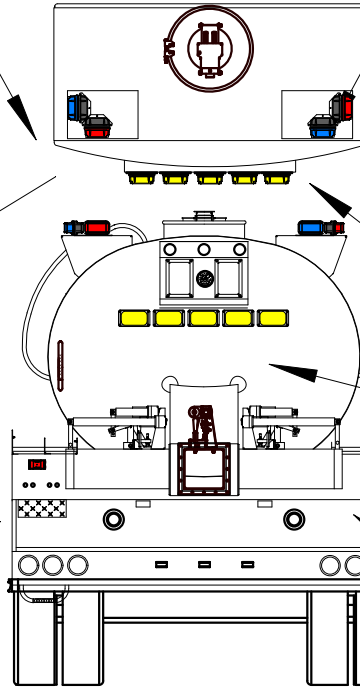

VM6004-2PE15-RRBBRR
VBM2 - mounting feet

LED210-2R

LED210-1R

M90VB-B

M90VB-R

M90VB-R

M90VB-B

(5) - P14SM-Y heads
PowerStick-plus controller
50' of cable

P6BG-R

P6BG-R

P14SM-R
(one each side)

Commercial Pumper 010314

PowerArc
www.powerarc.net