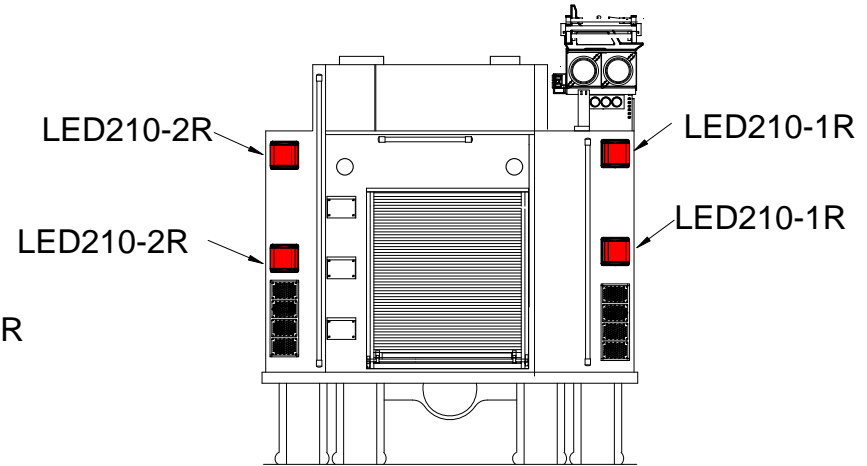

VM6004-3P-RRRWRRR
with VBM2 mounting kit

Commercial Pumper	121410
-------------------	--------

PowerArc
www.powerarc.net