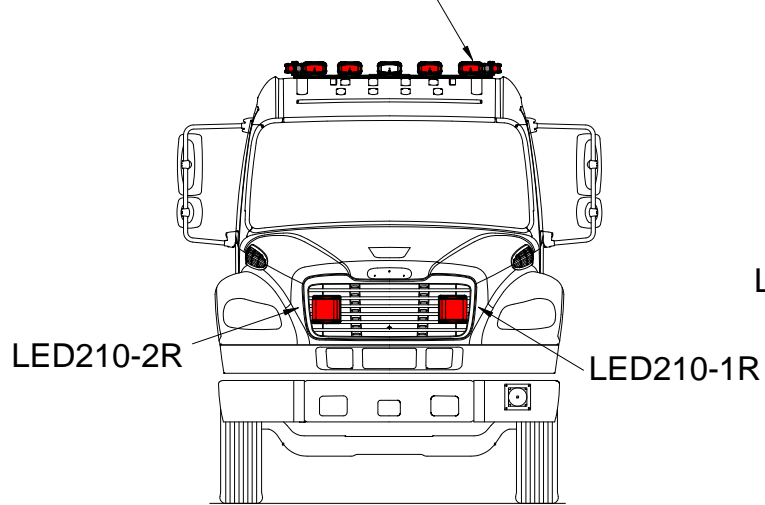

VM6004-3P-RRRWRRR
with VBM2 mounting kit

Commercial Pumper	121410
-------------------	--------

PowerArc
www.powerarc.net