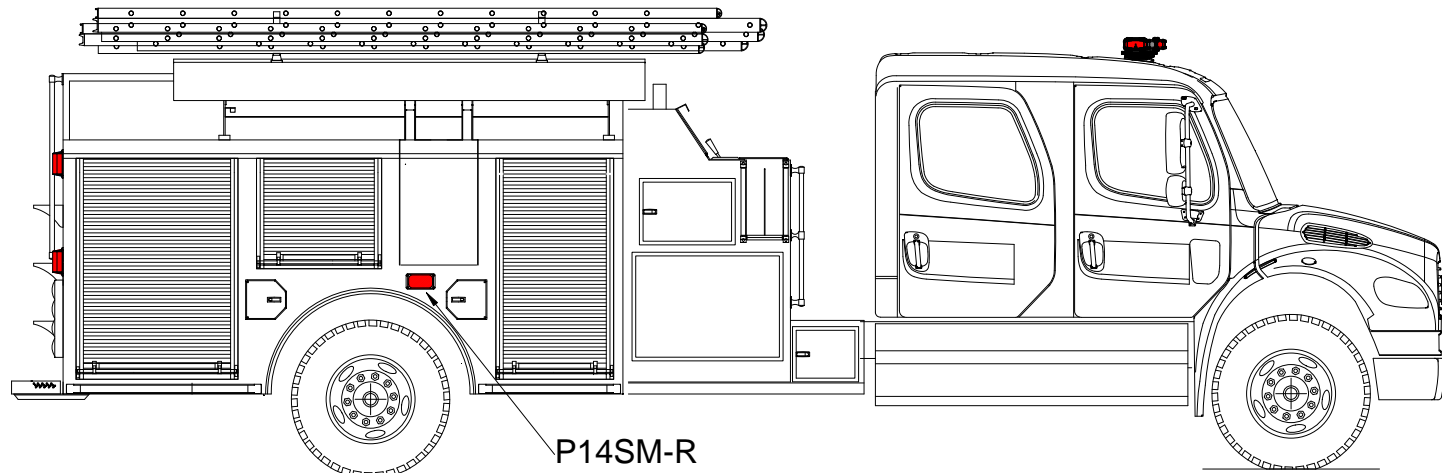

VM6004-3P-RRRWRRR
with VBM2 mounting kit

Commercial Pumper	121410
-------------------	--------

PowerArc
www.powerarc.net