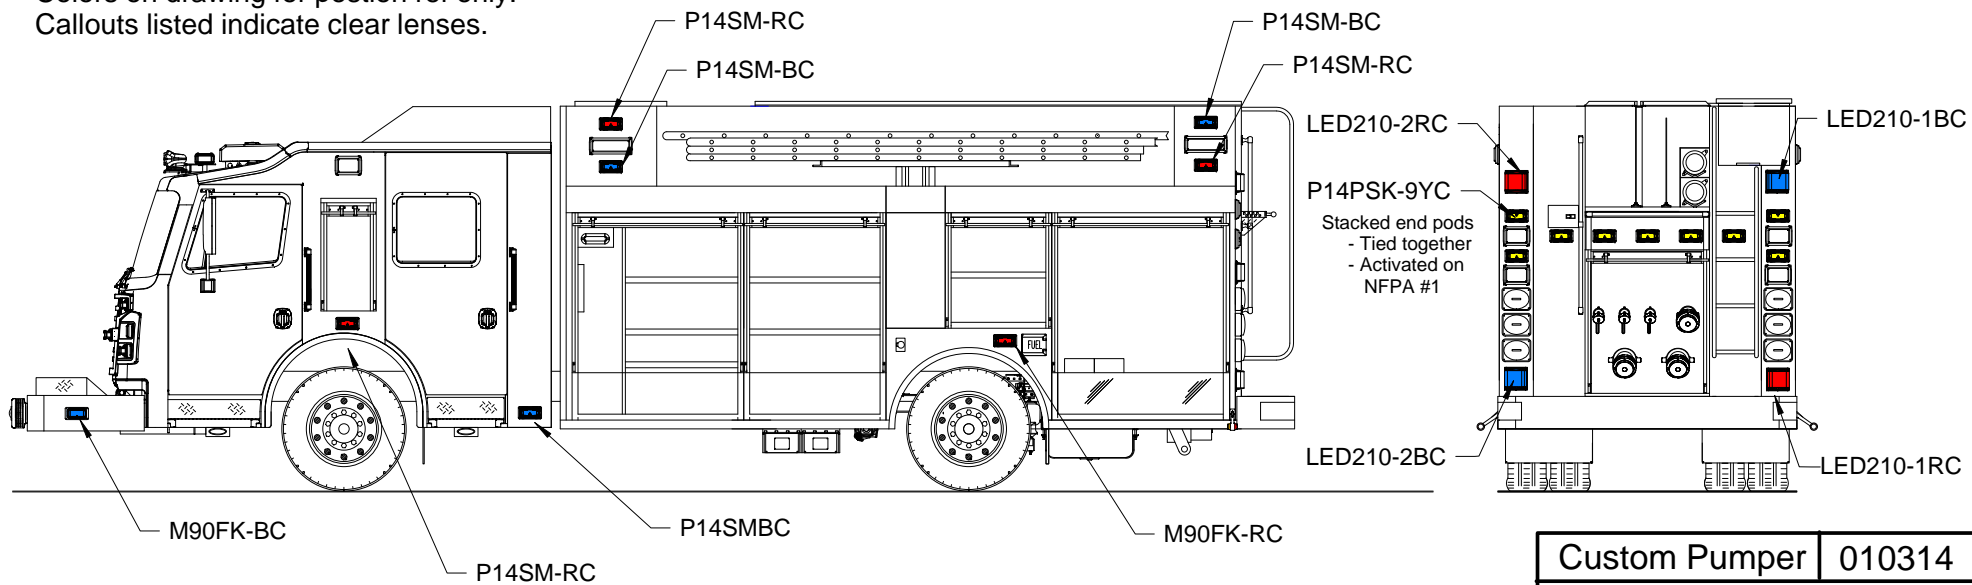

All warning light lenses to be clear.  
 Colors on drawing for position ref only.  
 Callouts listed indicate clear lenses.

Custom Pumper	010314
<b>PowerArc</b> <a href="http://www.powerarc.net">www.powerarc.net</a>	