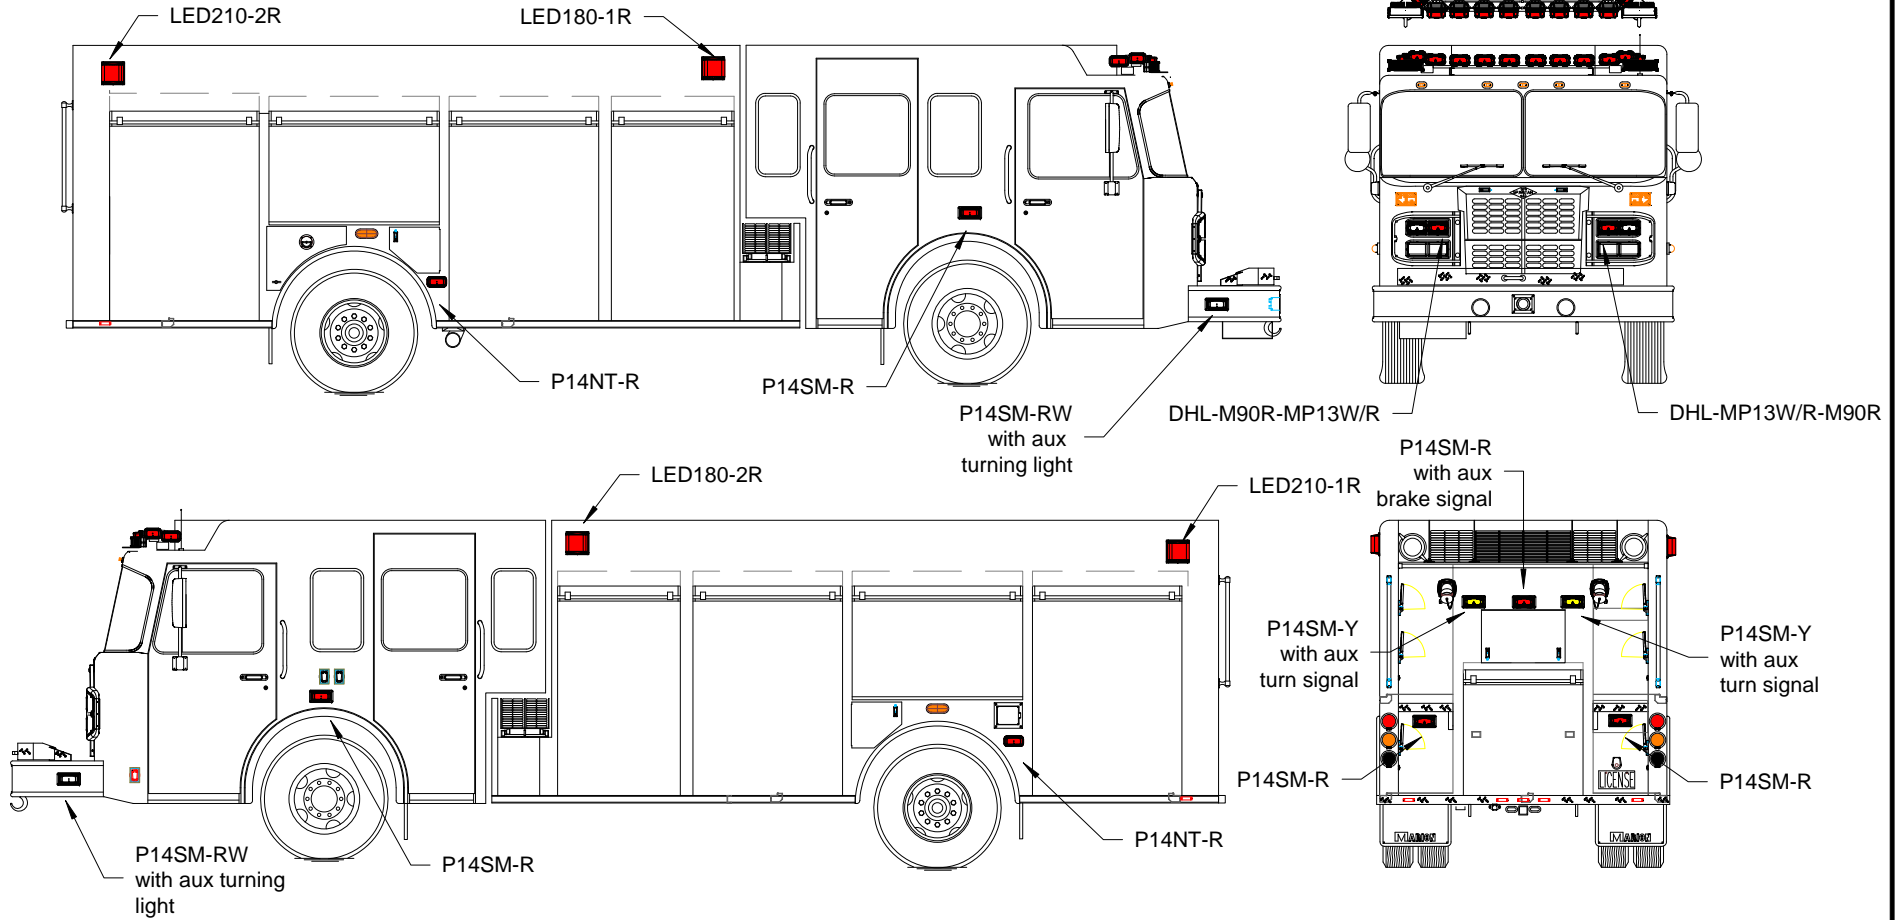

VM8506Q13-6P with PALB-M1 mounting kit  
 (Customer supplied traffic emitter to be installed  
 on lightbar by lightbar manufacturer)

Custom Pumper	021111
<b>PowerArc</b>	
www.powerarc.net	