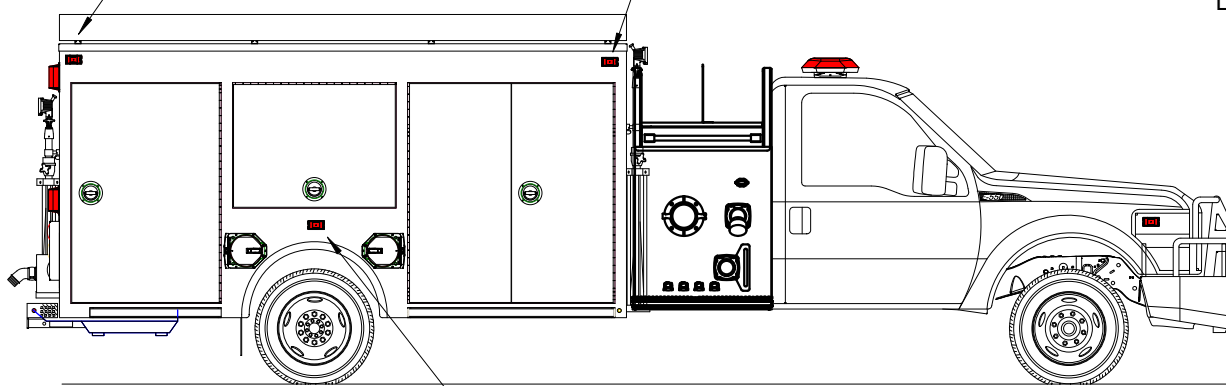

LED-XT56LB-RWWR/c
Mounting feet: PALB-M1

LED210-2RW

LED210-1RW

P6BG-Rc

P6BG-Rc
(optional)

P6BG-Rc
(optional)

P6BG-Rc

P6BG-Rc

P6BG-Rc

All lens to be clear -color shown for placement only

P6BG-Rc

LED210-2Rc

LED210-1Rc

LED210-2Bc

LED210-1Rc

Commercial Pumper | 041215